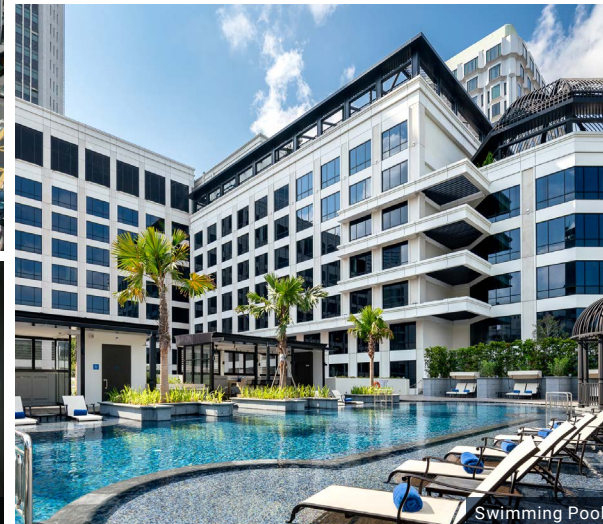

SINGAPORE

Grand Park City Hall

10 Coleman Street,
Singapore 179809
T: (65) 6336 3456
F: (65) 6339 9311
E: info.gpch@parkhotelgroup.com
W: parkhotelgroup.com/
grandparkcityhall

A prime destination within Singapore's Civic District and close to the Central Business District (CBD), Grand Park City Hall embodies the harmonious integration of century-old conservation shophouses and contemporary architecture style. The five-star luxury hotel exudes heritage-inspired modernity within its interiors and offers warm, thoughtful hospitality, enhanced with innovative dining options and mobile technology for a memorable experience for the discerning traveller.