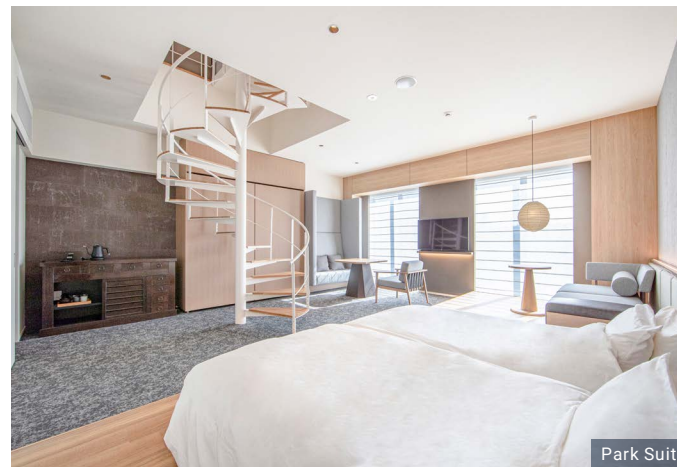

Park Suite

Lobby

Park Hotel Kyoto is ideally located near the world famous Nijō Castle, and gastronomic centres Nishiki Market and Pontocho. The hotel interior pays homage to the beauty and rich culture of Kyoto and incorporates arts and crafts handmade locally.

Accommodation

ROOM TYPE	NO. OF ROOMS
Superior Room	46
Deluxe Room	66
Oike Suite	1
Park Suite	1
TOTAL	114

Restaurants & Bars

OIKE CAFÉ

A health-conscious dining destination that takes pride in serving wholesome and delicious meals, with options for both gluten-free and vegan diners.